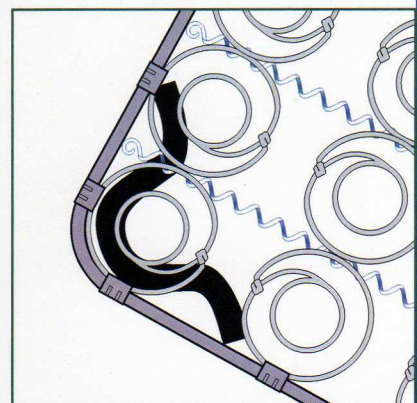

## OMEGA XL

Product Code: 3C2386

300 Pcs Per Bag

Carthage, MO  
417.358.4095

High Point, NC  
336.889.2600

[www.leggett.com](http://www.leggett.com)

All items are F.O.B. Carthage, Missouri or High Point, North Carolina with no freight allowed. Terms are 1% 20, Net 30.