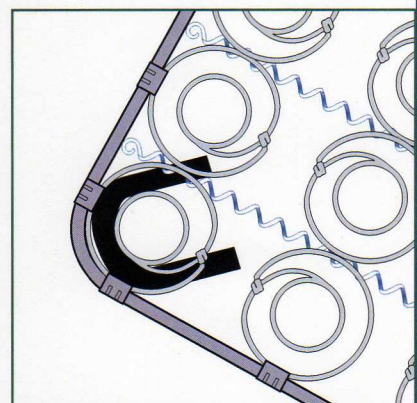

## ULTRA CORNER

Product Code: 3C2591

170 Pcs Per Carton

## OMEGA XL

Product Code: 3C2386

300 Pcs Per Bag

Carthage, MO  
417.358.4095

High Point, NC  
336.889.2600

[www.leggett.com](http://www.leggett.com)

All items are F.O.B. Carthage, Missouri or High Point, North Carolina with no freight allowed. Terms are 1% 20, Net 30.